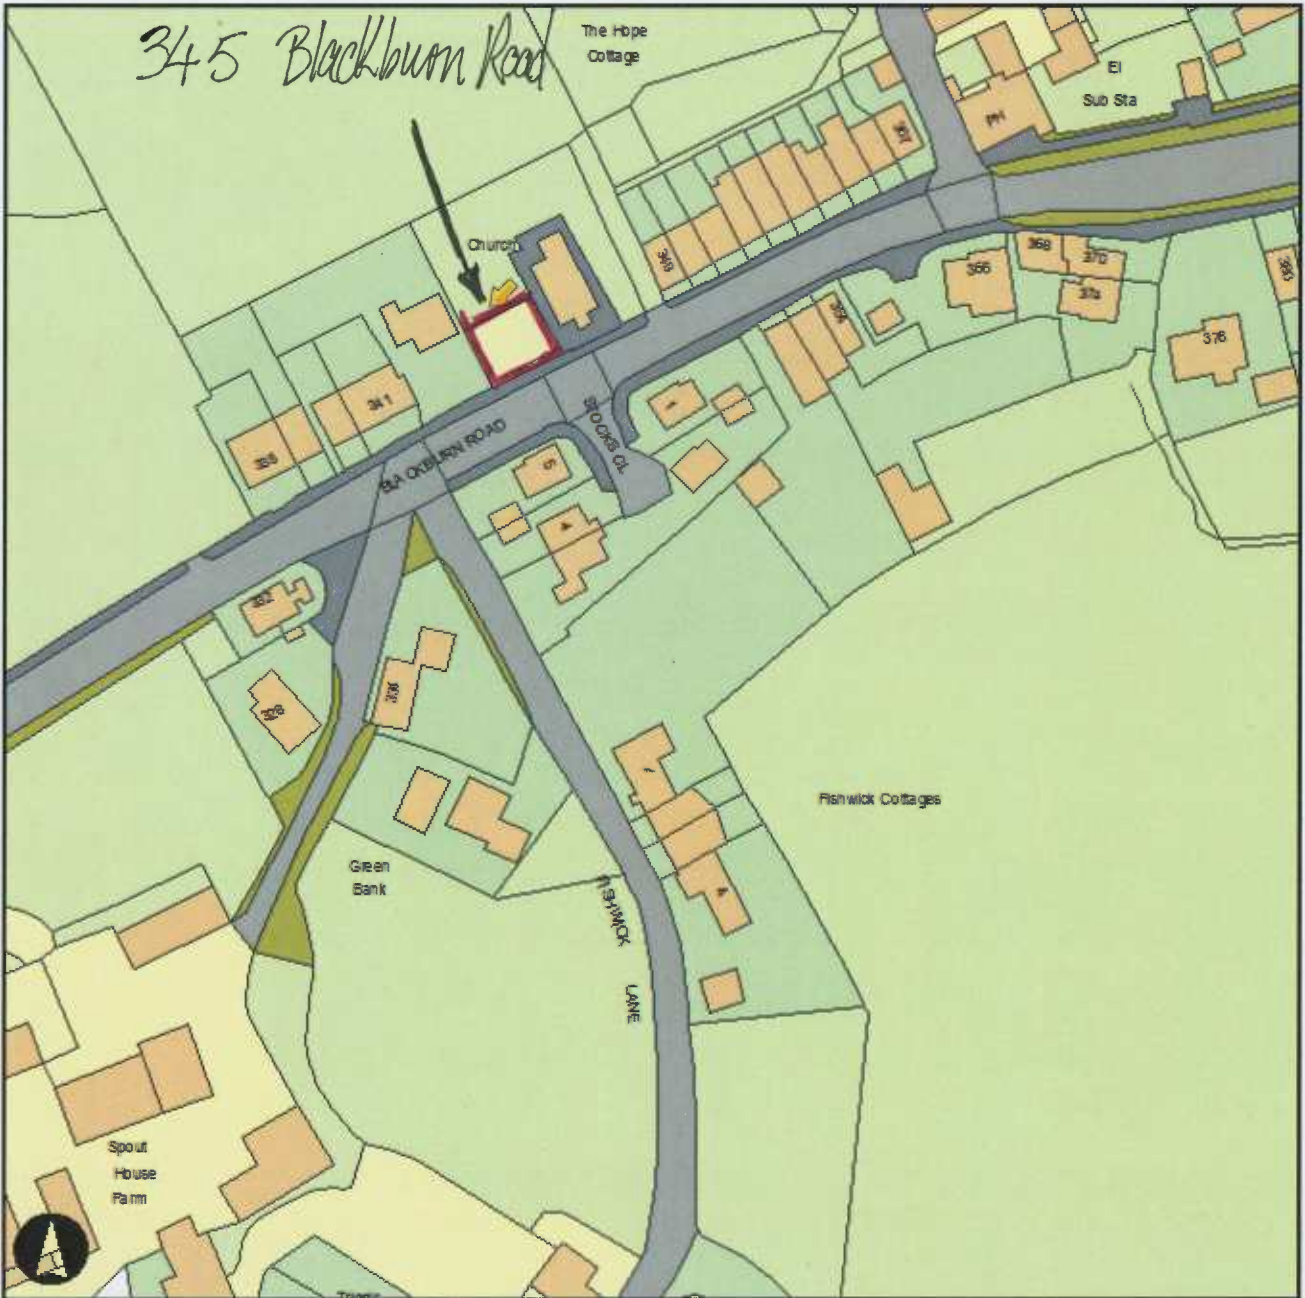

# Map

### 345 Blackburn (1)

Addresses (1)

ADDRESS	SHAPE	MAP_X	MAP_Y	BLPU_PRM_CLASS	LATITUDE	LONGITUDE	OBJECTID
Spitimas 345 Blackburn Road Higher Wheelton Chorley Lancashire PR6 8HP	Point	360789.03	422276.81	Null	N 53° 41' 43.681"	W 2° 35' 43.158"	66039